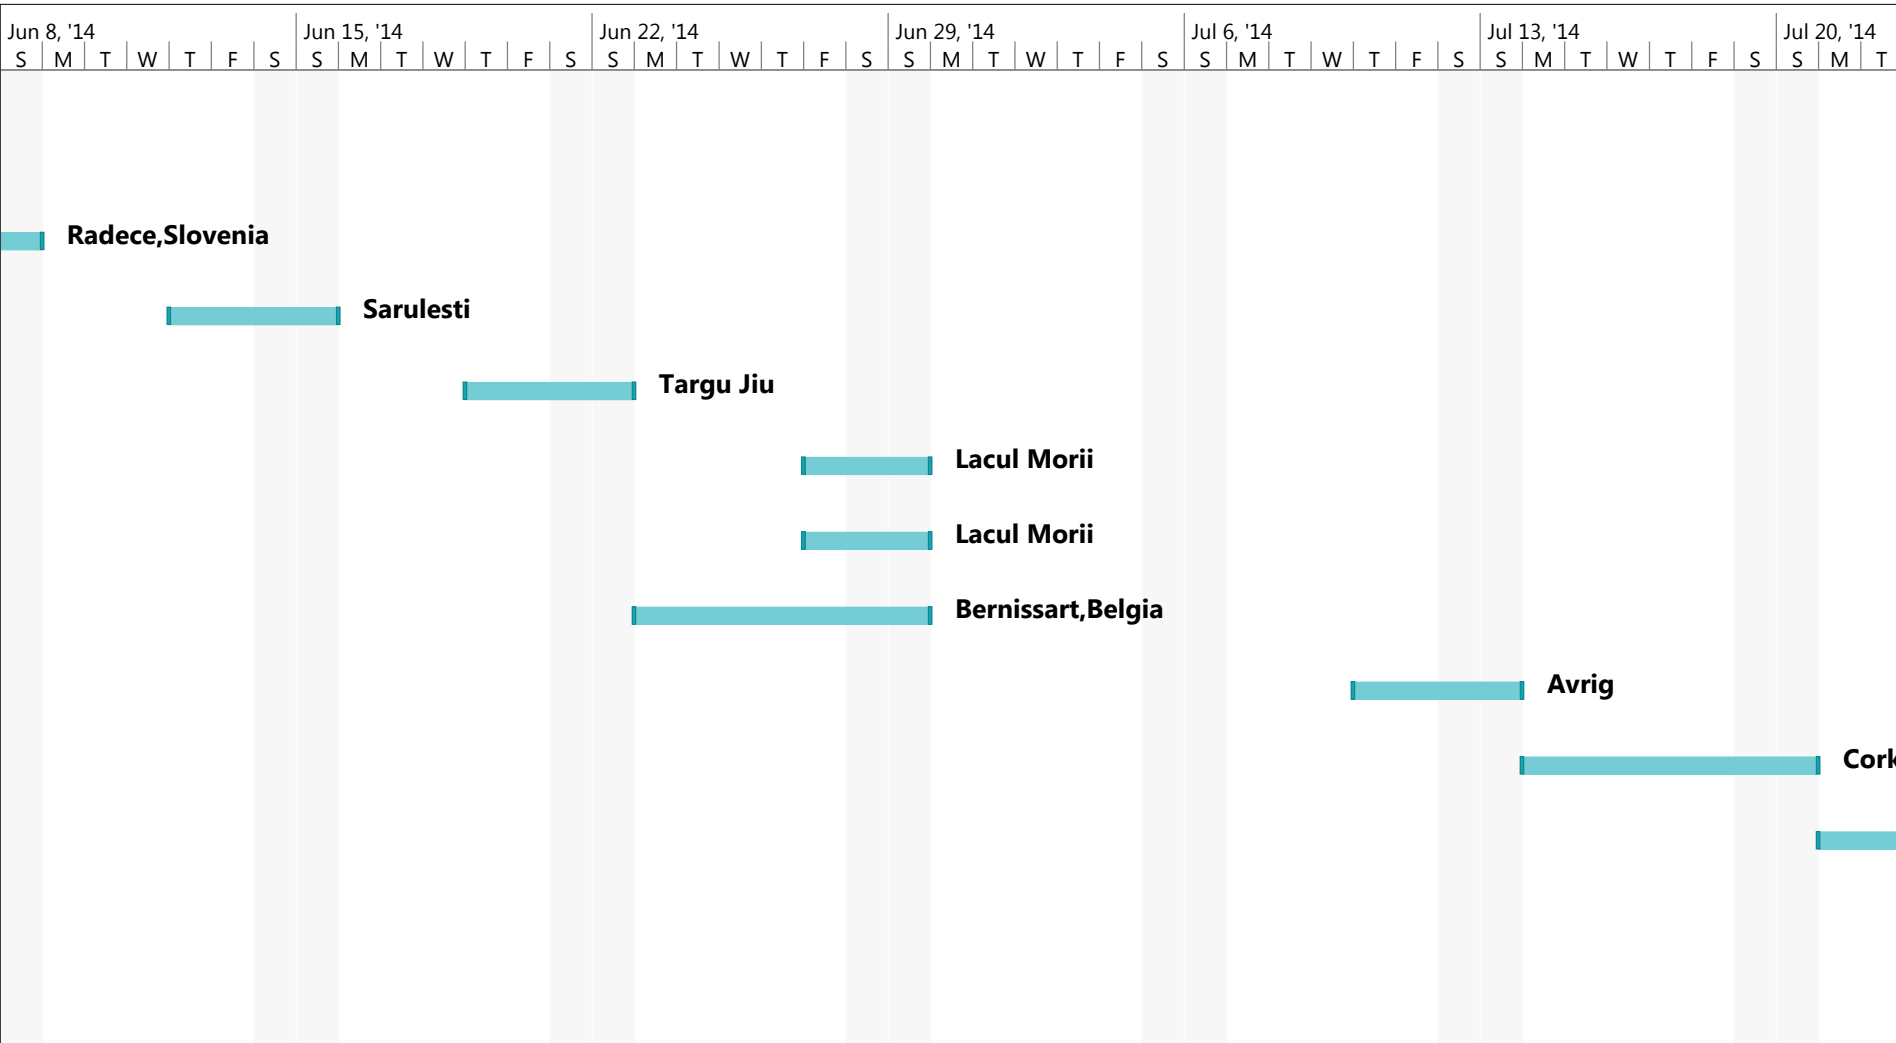

Project: Fed
Date: Wed 3/5/14

Task		Inactive Summary		External Tasks	
Split		Manual Task		External Milestone	
Milestone		Duration-only		Deadline	
Summary		Manual Summary Rollup		Progress	
Project Summary		Manual Summary		Manual Progress	
Inactive Task		Start-only			
Inactive Milestone		Finish-only