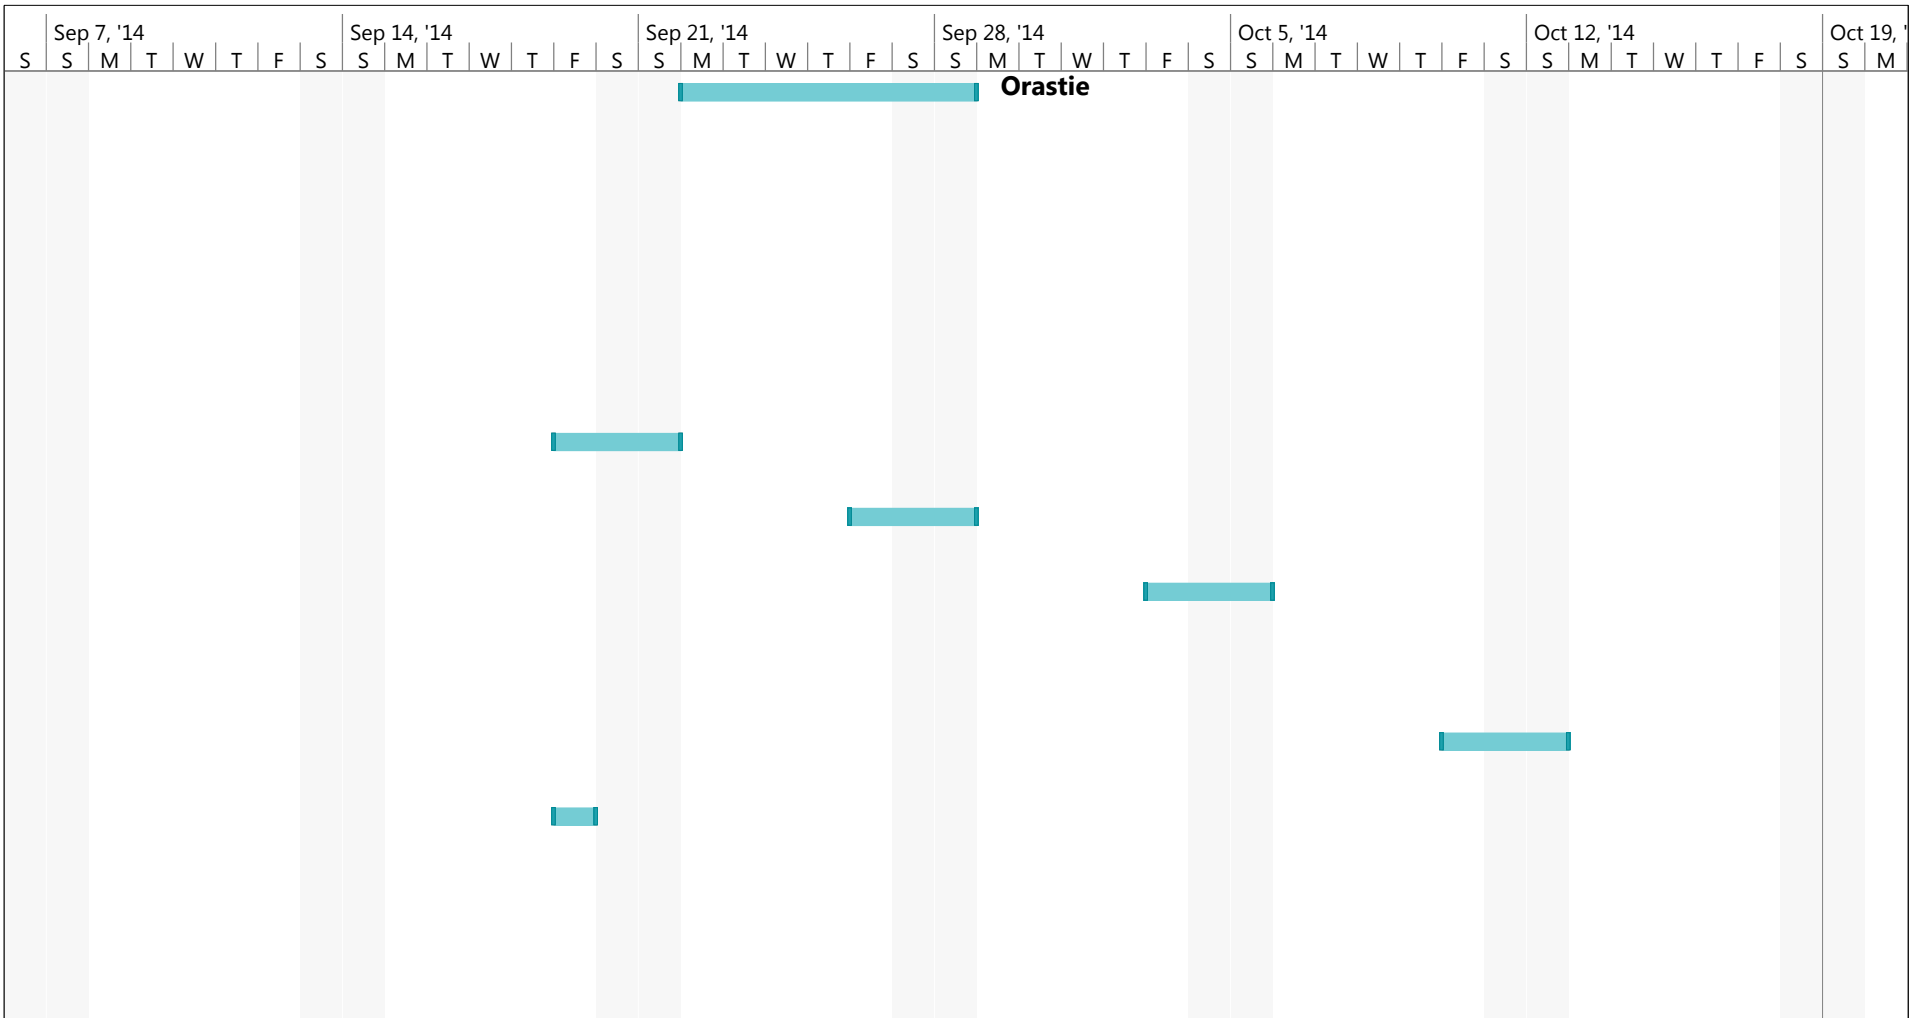

Project: Fed
Date: Wed 3/5/14

Task		Inactive Summary		External Tasks	
Split		Manual Task		External Milestone	
Milestone		Duration-only		Deadline	
Summary		Manual Summary Rollup		Progress	
Project Summary		Manual Summary		Manual Progress	
Inactive Task		Start-only			
Inactive Milestone		Finish-only			

Project: Fed
Date: Wed 3/5/14

Project: Fed
Date: Wed 3/5/14

Task		Inactive Summary		External Tasks	
Split		Manual Task		External Milestone	
Milestone		Duration-only		Deadline	
Summary		Manual Summary Rollup		Progress	
Project Summary		Manual Summary		Manual Progress	
Inactive Task		Start-only			
Inactive Milestone		Finish-only			